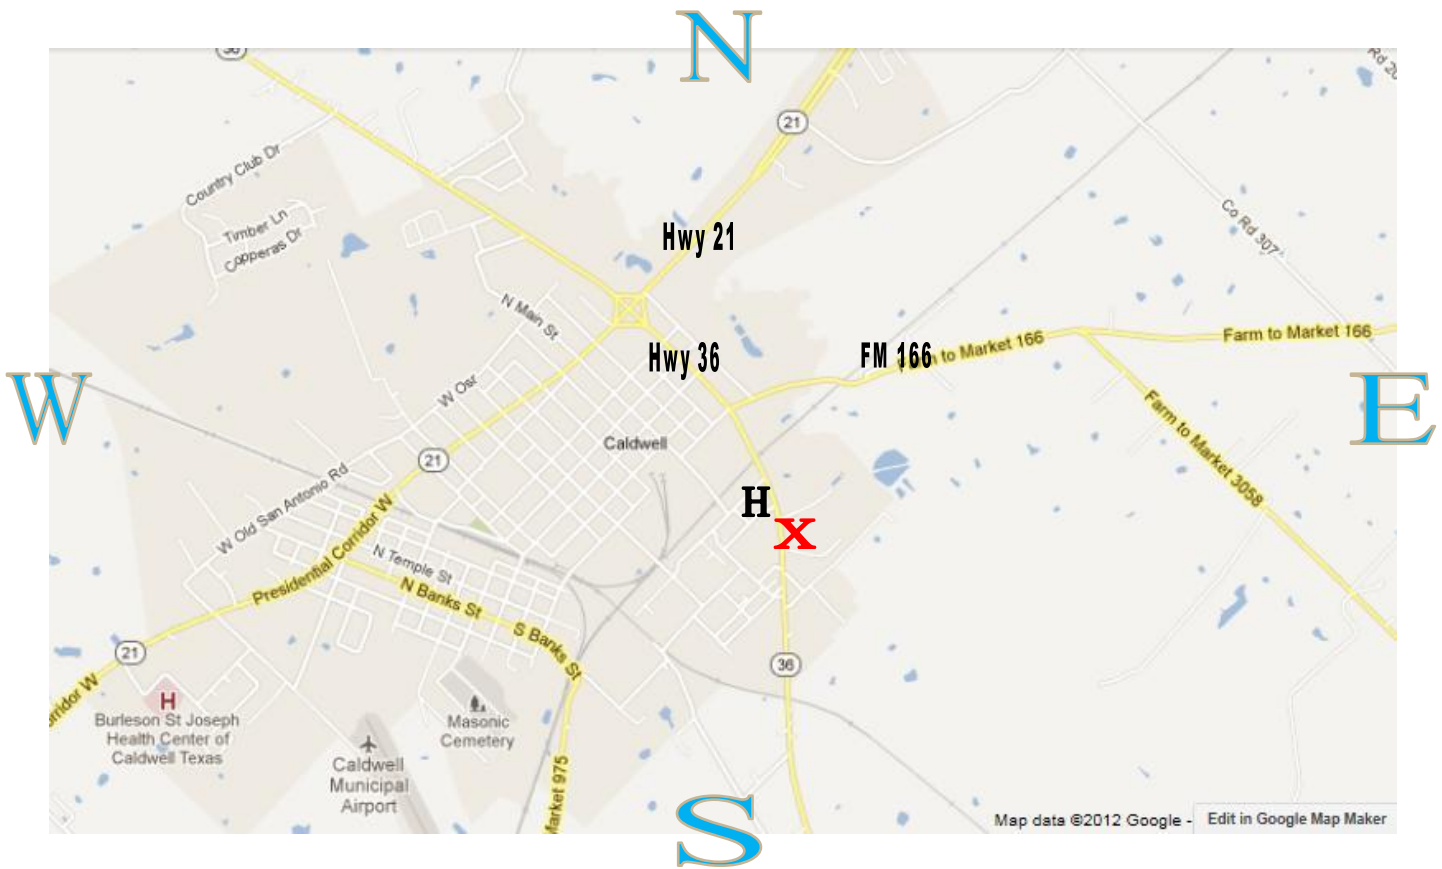

# Boars of Texas Map

The Boars of Texas weigh-in is being held at the Burlleson County Fairgrounds, located at 905 TX-36 Caldwell, TX 77836, from 9am – 12 noon on Feb 4, 2018. Your device may not bring you to the exact location, so we have provided a map below. Please be aware of this and be familiar with where you are going, before the last minute, to avoid any problems on weigh-in day. There will be no exceptions for teams arriving after 12 noon, CST. It is up to you and your team to find your way and be there on time.

**Map Key:**      **H** - Homeyer Feed      **X** - Burlleson County Fairgrounds

## Written Directions from the Hwy 21 and Hwy 36 intersection:

From the Hwy 21 and Hwy 36 intersection in Caldwell, head South on Hwy 36. You will pass FM 166 on your left and then travel under a railroad overpass. You will drive past Homeyer Feed on your right (West), and just South of that store, on the left (East) side of the highway, is the entrance to the Burlleson County Fairgrounds. Turn left (East) there. If you miss your turn, you will encounter another railroad overpass.